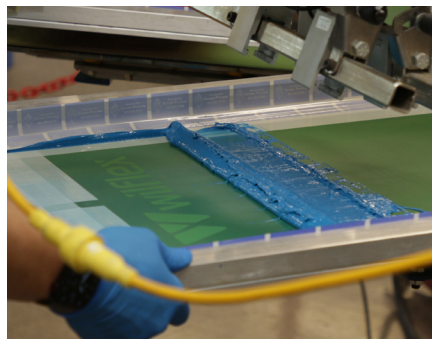

Color Chips: The color chips presented on this color card are simulations of Wilflex colors. Slight variations may be seen between these chips and actual Wilflex inks. Printed results may vary based on production methods such as ink film thickness, opacity, and substrate.

Wilflex™ Epic™ PC Express Color Mixing System Color Card

Wilflex™ Epic™ PC Express Color Mixing System offers great on-press performance with an impressive flexible cure profile.

FLEXIBLE CURE PROFILE

Reduced Energy Use

Wilflex Epic PC Express Color Mixing System is attributed with reducing energy consumption from typical alternatives, often resulting in lower energy costs.

EXCELLENT BLEED RESISTANCE

Achieve best-in-class bleed resistance on even the toughest screen printing jobs.

WET-ON-WET PRINTING CAPABILITIES

Wilflex Epic PC Express Color Mixing System enables high-speed, wet-on-wet printing to match a variety of colors.

SOFT HAND FEEL

Print with a soft hand feel when printing with any Wilflex Epic PC Express Color Mixing System ink.